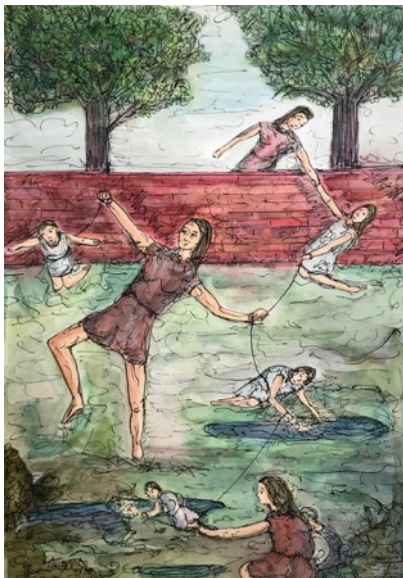

50x40cm, £200 £350 with gesso box frame

*All the people we have to be to get through the day, 2020*

42x30cm, £200

*Fundamental categories of Vita active: labour, work, action, 2020*

42x30cm, £200

*The supper club supporting acts were amusing that night, 2020, 25x30cm, £175*

*When the water's high, let's sit on the edge, 2020, 40x50cm, £200*

Watercolour Paintings by Delpha Hudson 2020-21

*Just start at page one and write like a Sheela-Na-Glg, 2021, 30x40cm, £200*

*The profound inability to think in female terms, 2020, 30x42cm, £200*

*The profound inability to think in female terms, 2020, 30x42cm, £200*

*Another return of human metal, 2021, 23x35cm, £175*

Watercolour Paintings by Delpha Hudson 2020-21

*I address my words to you and myself,*  
2020, 30x30cm, £175

*The oracle sees but cannot be seen to*  
2021, 30x30cm, £175

*No-one could have prepared her for this,*  
2021, 30x20cm, £200

*Succour and circuses – our mouths wide open,*  
2021, 30x20cm, £200

*The sea that women swim in,*  
2021  
42x30cm, £200