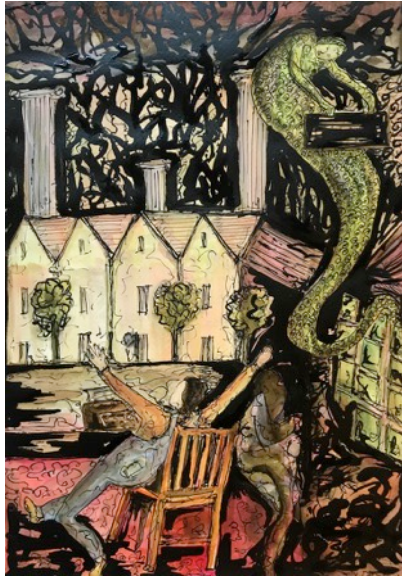

Watercolour Paintings by Delpha Hudson 2020-21

*A reflection of the transparency of care around the world, 2020*

50x40cm, £200 £350 with gesso box frame

*When the darkness takes you with her hand across you tell her your name, 2020*

50x40cm, £200 £350 with gesso box frame

*All the people we have to be to get through the day, 2020*

42x30cm, £200

*Fundamental categories of Vita active: labour, work, action, 2020*

42x30cm, £200

*The supper club supporting acts were amusing that night, 2020, 25x30cm, £175*

*When the water's high, let's sit on the edge, 2020, 40x50cm, £200*

Watercolour Paintings by Delpha Hudson 2020-21

*Just start at page one and write like a Sheela-Na-Glg, 2021, 30x40cm, £200*

*The profound inability to think in female terms, 2020, 30x42cm, £200*

*The profound inability to think in female terms, 2020, 30x42cm, £200*

*Another return of human metal, 2021, 23x35cm, £175*

Watercolour Paintings by Delpha Hudson 2020-21

*I address my words to you and myself,*  
2020, 30x30cm, £175