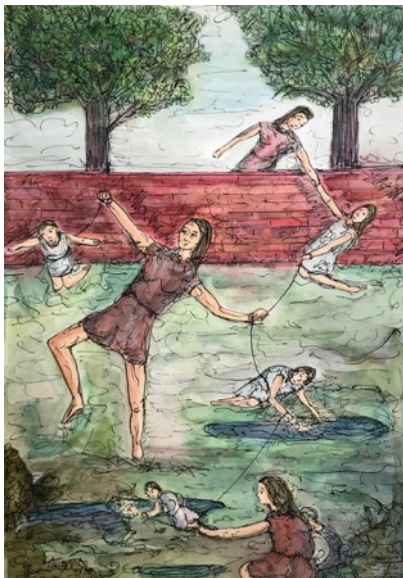

50x40cm, £200 (£350 with frame)

All the people we have to be to get through the day, 2020

42x30cm, £200

Fundamental categories of Vita active: labour, work, action, 2020

42x30cm, £200

The supper club supporting acts were amusing that night, 2020, 42x30cm, £175

When the water's high, let's sit on the edge, 2020, 40x50cm,

Watercolour Paintings by Delpha Hudson 2020-21

Just start at page one and write like a Sheela-Na-Glg, 2021, 30x40cm, £175

The profound inability to think in female terms, 2020, 30x42cm, £175

The profound inability to think in female terms, 2020, 30x42cm, £175

Another return of human metal, 2021, 23x35cm, £150

Watercolour Paintings by Delpha Hudson 2020-21

I address my words to you and myself,
2020, 30x30cm, £150

It's hard to imagine the joy of a crowd,
2021, 23x30cm, £150

No-one could have prepared her for this,
2021, 30x20cm, £150

Succour and circuses – our mouths wide open,
2021, 30x20cm, £150

We do not have a monopoly of love – everyone should love our children,
2021, 30x23cm, £150