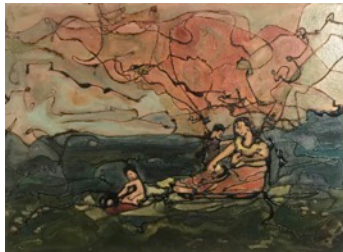

Caring for M-ityll England, 2018

bitumen paint and oil on canvas

35x30x3cm