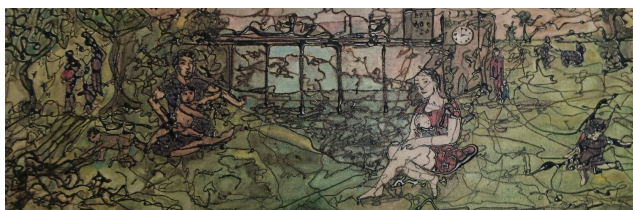

**Delpha Hudson Some Paintings from 2018**

***Imposing order on chaos,***

bitumen paint and oil on canvas  
with black frame, 83x103x5cm

***Confidence Tricks***

bitumen paint and oil on canvas  
with black frame, 83x103x5cm,

***White Rhino, Black Rhino***

bitumen paint and oil on canvas  
with black frame, 93x33x5cm,

***Architecture of the self***  
bitumen paint and oil on canvas  
with black frame, 93x33x5cm

***Ask for Help (learning to) Studies in survival***  
acrylic on canvas, 25x25x3cm

***No rest for the wicked***  
bitumen and oil on canvas,  
38x28x3cm

***You are never alone***  
bitumen and oil on linen,  
38x28x3cm,

***M-idyll England***  
bitumen and oil on linen,  
38x28x3cm,

***Look no hands***  
***Studies in survival***

***Rest Here***

bitumen and oil paint on canvas,  
50x70x3cm